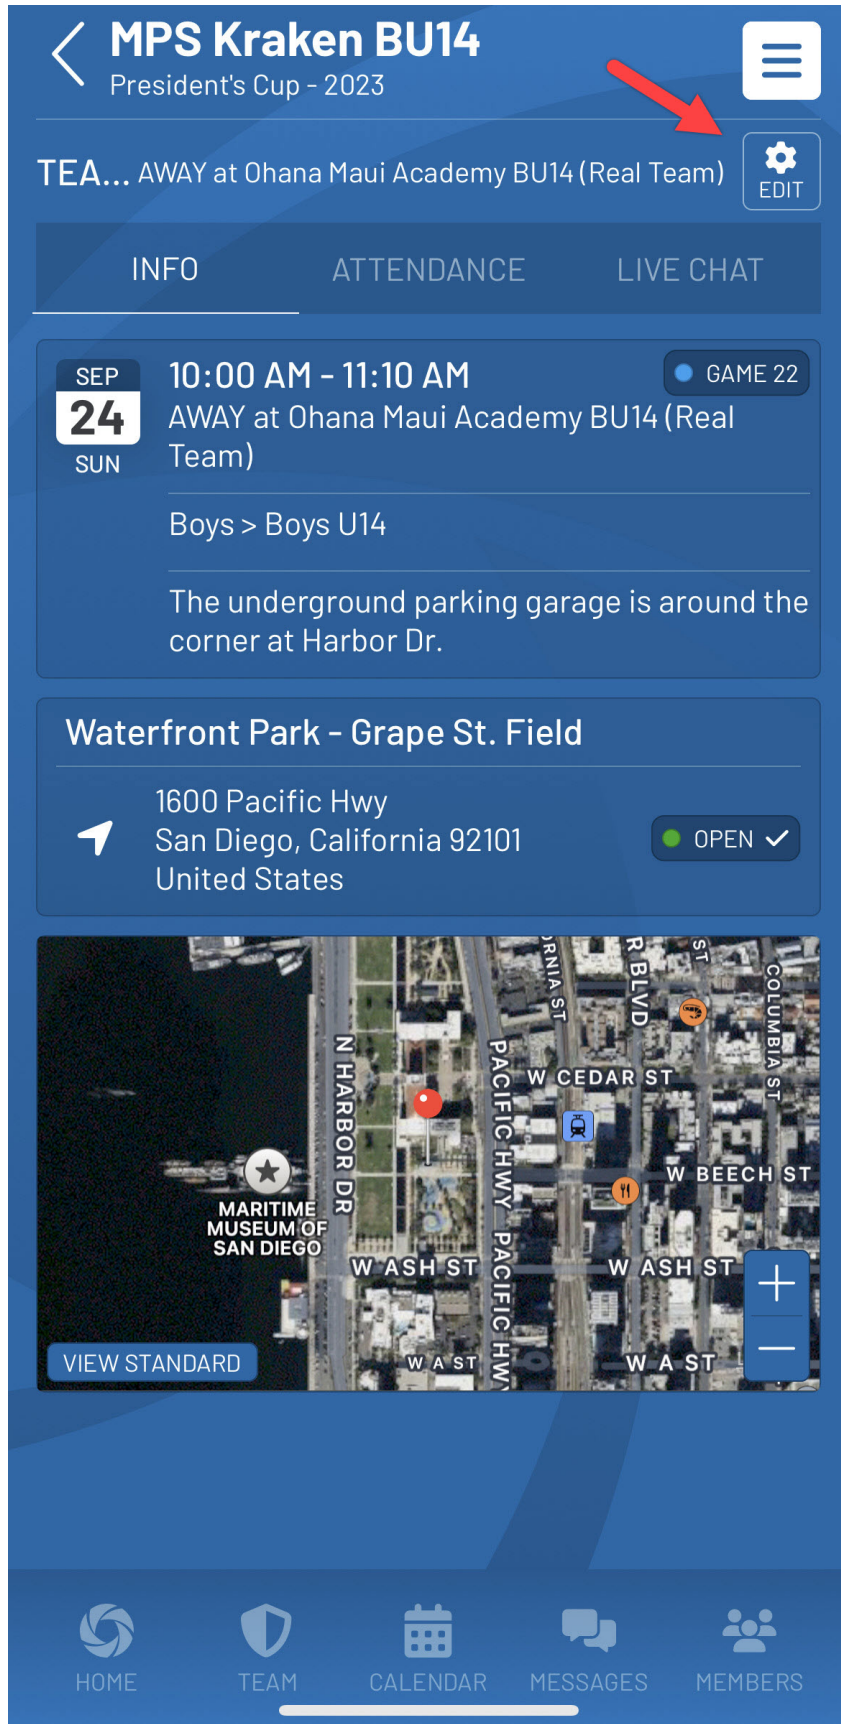

SEP 24 SUN
MPS Kraken BU14
10:00 AM - 11:10 AM
AWAY at Ohana Maui Academy BU14 (Rea...
Waterfront Park - Grape St. Field [>](#)

GAME

TEAM MESSAGES [VIEW ALL >](#)

MPS Kraken BU14
You & Charles
Tom: Www.google.com [>](#)

4w

 HOME  TEAM  **CALENDAR**  MESSAGES  MEMBERS

Entering Scores on the Demosphere Mobile App

Entering Scores on the Demosphere Mobile App

 **Edit Game Event** 

Date: Sep 24, 2023 Time: 10:00

Game Number: 22 Game Duration: 1 hour 10 minutes

The screenshot shows the 'Edit Game Event' screen in the Demosphere Mobile App. The background is a dark blue gradient. At the top left is a back arrow icon, and at the top right is a menu icon. The main content area contains several input fields: 'Date' (Sep 24, 2023), 'Time' (10:00), 'Game Number' (22), and 'Game Duration' (1 hour 10 minutes). Below these is a 'Location' field with the text 'Waterfront Park - Grape St. Field'. A white dialog box titled 'VERIFY SCORE' is overlaid in the center, with a close 'X' icon in the top right corner. The dialog contains the text: 'Is this score 100% accurate?' and 'You will be unable change your submission later.' Below the text are two buttons: a green button labeled 'YES - IT'S ACCURATE' and a grey button labeled 'NO - CANCEL'. At the bottom of the screen, there is a dark blue bar with a white checkmark and the text 'SAVE'. Below this bar is a navigation bar with five icons and labels: 'HOME' (camera icon), 'TEAM' (shield icon), 'CALENDAR' (calendar icon), 'MESSAGES' (speech bubbles icon), and 'MEMBERS' (group of people icon).

Edit Game Event

Date: Sep 24, 2023

Time: 10:00

Game Number: 22

Game Duration: 1 hour 10 minutes

Location: Waterfront Park - Grape St. Field

VERIFY SCORE ✕

Is this score 100% accurate?