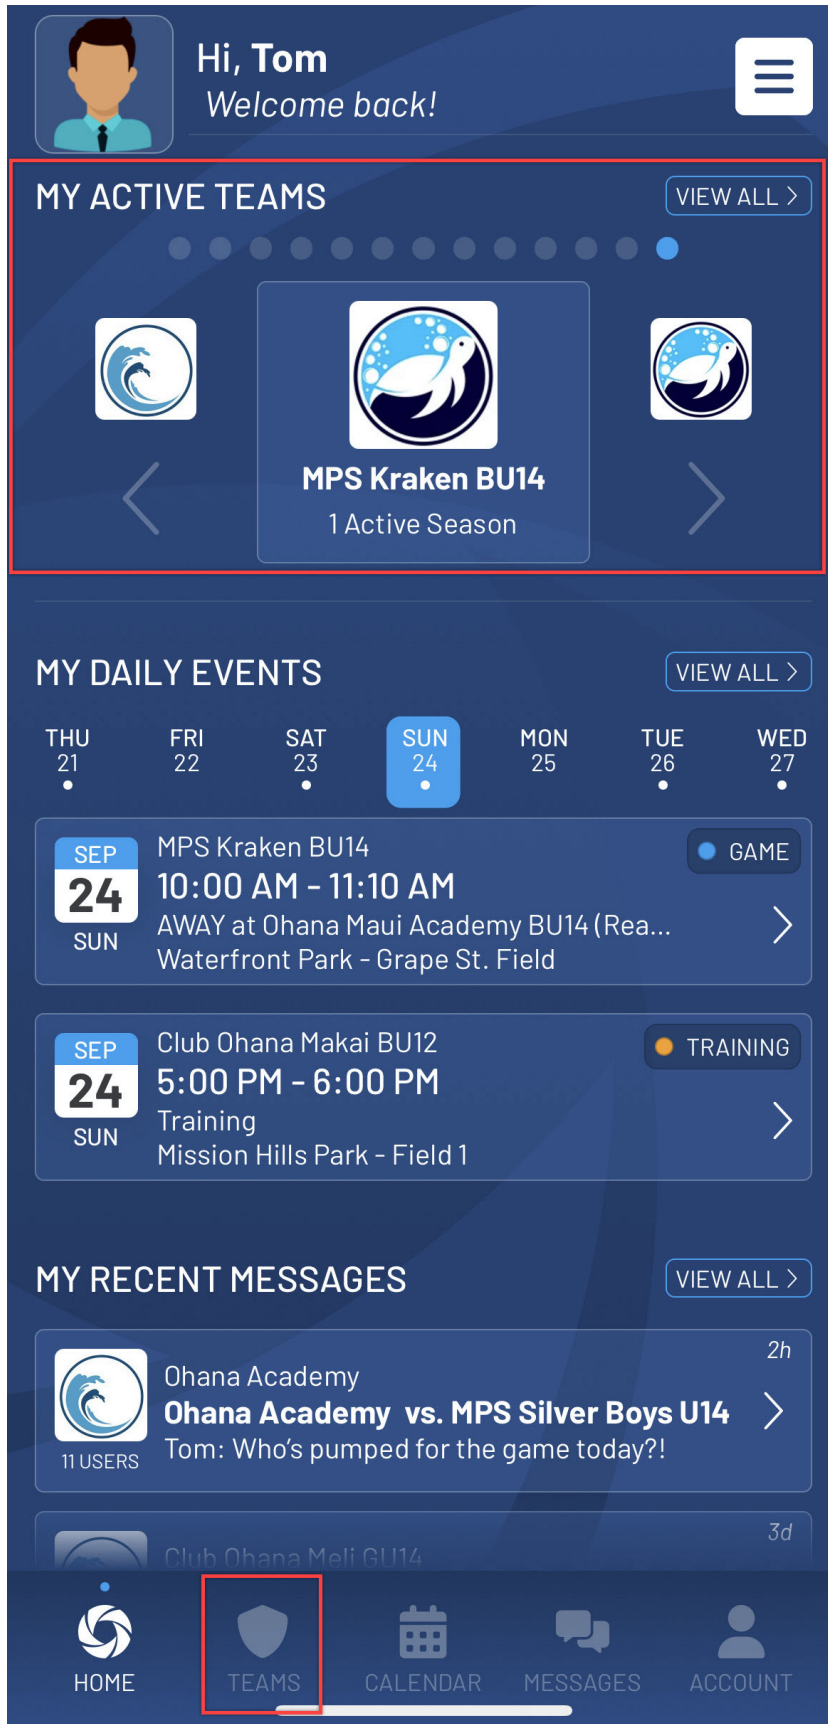

Entering Scores on the Demosphere Mobile App