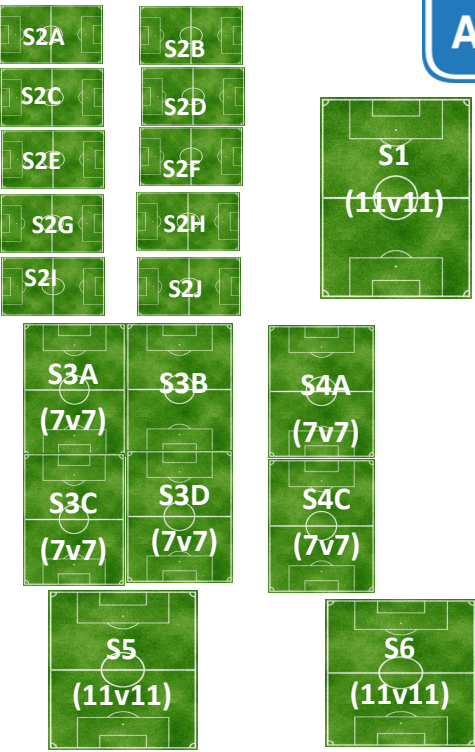

LIGHTED FIELDS

LCS North Complex

LCS Cooper Complex

LIGHTED FIELDS

TURF FIELDS

LCS East Complex Cedarbrook Fields

PARKING AREA

PYTHIAN STREET

LAKE COUNTRY SOCCER

LCS South Complex

4V4 FIELDS

PARKING AREA

PARKING AREA

PATTERSON ROAD

LAKE COUNTRY SOCCER
2334 E. PYTHIAN ST.
SPRINGFIELD, MO 65802
(417) 862-3211
www.lakecountrysoccer.org

CHESTNUT EXPRESSWAY

TO US - 65

This design is not drawn to scale. The indoor facility is tournament headquarters. Parking is permitted ONLY in designated park-