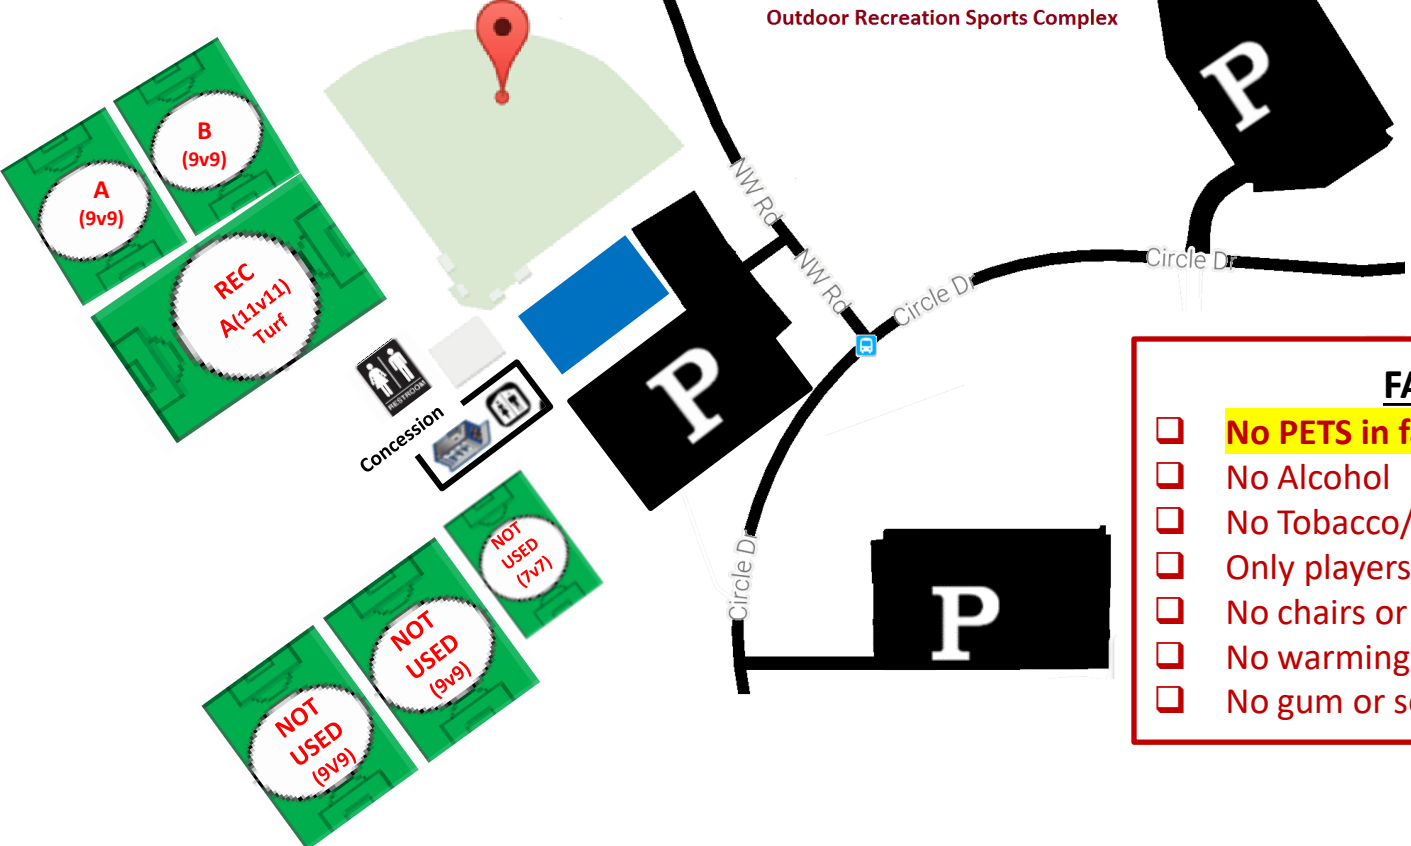

Whiteside Rd (To SIUE Rec Field)

To New Poag Road (Alternate Route to Rec) Fields

University Drive

FACILITY RULES

- No PETS in the facility**
- No Alcohol
- No Tobacco/Vaping (smoke or smokeless)
- No Tents in parking lot
- Only players and coaches on Turf
- No chairs or heavy items on turf.
- No warming up on baseball/softball fields
- No gum or seeds on turf fields

Turf Fields
Can be converted to 11v11, 9v9 or 7v7

Parking for Fields F1A, F4A, and F4B

Parking for Fields F1B, F2, F3 and F5

FACILITY RULES

- Pets Allowed in Park but NO PETS inside fenced fields**
- No Alcohol
- No Tobacco/Vaping (smoke or smokeless)
- No warming up on grass fields
- No gum or seeds on turf fields

2025 GLEN-ED SPRING KICK-OFF FIELD MAP

SIUE OUTDOOR RECREATIONAL SPORTS COMPLEX
780 NW University Dr (SIUE Campus), Edwardsville IL 62026

9v9 FIELD A & B are on the turf field

Outdoor Recreation Sports Complex