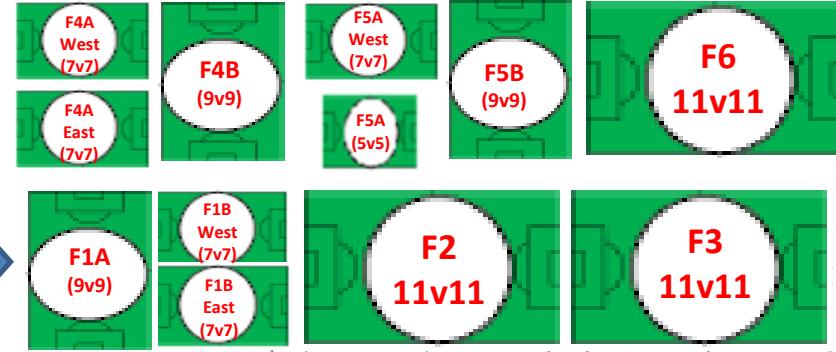

Whiteside Rd (To SIUE Rec Field)

To New Poag Road (Alternate Route to Rec) Fields

University Drive

FACILITY RULES

- No PETS in the facility**
- No Alcohol
- No Tobacco/Vaping (smoke or smokeless)
- No Tents in parking lot
- Only players and coaches on Turf
- No chairs or heavy items on turf.
- No warming up on baseball/softball fields
- No gum or seeds on turf fields

2025 GLEN-ED SPRING KICK-OFF FIELD MAP

**GLEN-ED EAST COMPLEX
@ Plummer Family Park**
7801 Goshen Road, Edwardsville, IL 62025

Ridge View Road

To Governors Parkway/143 →

Goshen Road

GOSHEN ROAD

To Staunton Road / Interstate 55

Turf Fields
Can be converted to 11v11, 9v9 or 7v7

Parking for Fields F1A, F4A, and F4B

Parking for Fields F1B, F2, F3 and F5

FACILITY RULES

- Pets Allowed in Park but NO PETS inside fenced fields**
- No Alcohol
- No Tobacco/Vaping (smoke or smokeless)
- No warming up on grass fields
- No gum or seeds on turf fields