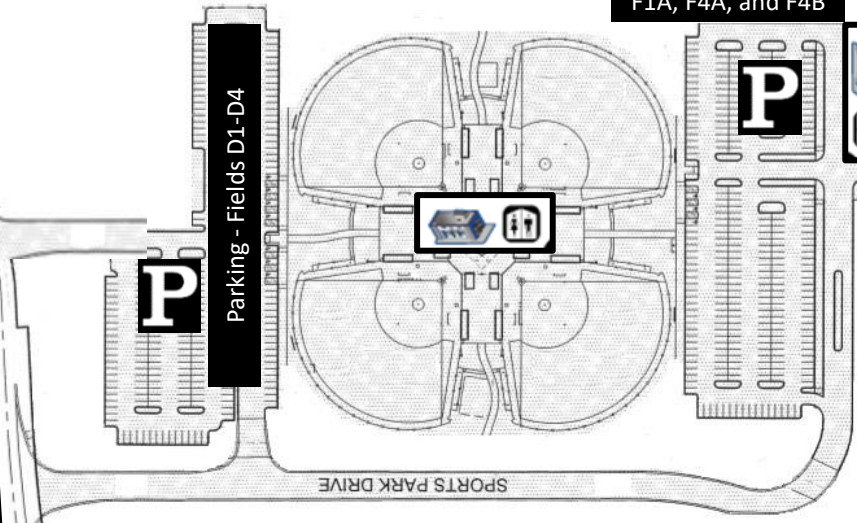

Whiteside Rd (To SIUE Rec Field)

To New Poag Road (Alternate Route to Rec) Fields

University Drive

FACILITY RULES

- No PETS in the facility**
- No Alcohol
- No Tobacco/Vaping (smoke or smokeless)
- No Tents in parking lot
- Only players and coaches on Turf
- No chairs or heavy items on turf.
- No warming up on baseball/softball fields
- No gum or seeds on turf fields

2025 GLEN-ED SPRING KICK-OFF FIELD MAP

**GLEN-ED EAST COMPLEX
@ Plummer Family Park**
7801 Goshen Road, Edwardsville, IL 62025

Ridge View Road

To Governors Parkway/143 →

Goshen Road

GOSHEN ROAD

To Staunton Road / Interstate 55

Turf Fields
Can be converted to 11v11, 9v9 or 7v7

Parking for Fields F1A, F4A, and F4B

Parking for Fields F1B, F2, F3 and F5

FACILITY RULES

- Pets Allowed in Park but NO PETS inside fenced fields**
- No Alcohol
- No Tobacco/Vaping (smoke or smokeless)
- No warming up on grass fields
- No gum or seeds on turf fields

2025 GLEN-ED SPRING KICK-OFF FIELD MAP

SIUE OUTDOOR RECREATIONAL SPORTS COMPLEX
780 NW University Dr (SIUE Campus), Edwardsville IL 62026

9v9 FIELD A & B are on the turf field

Outdoor Recreation Sports Complex